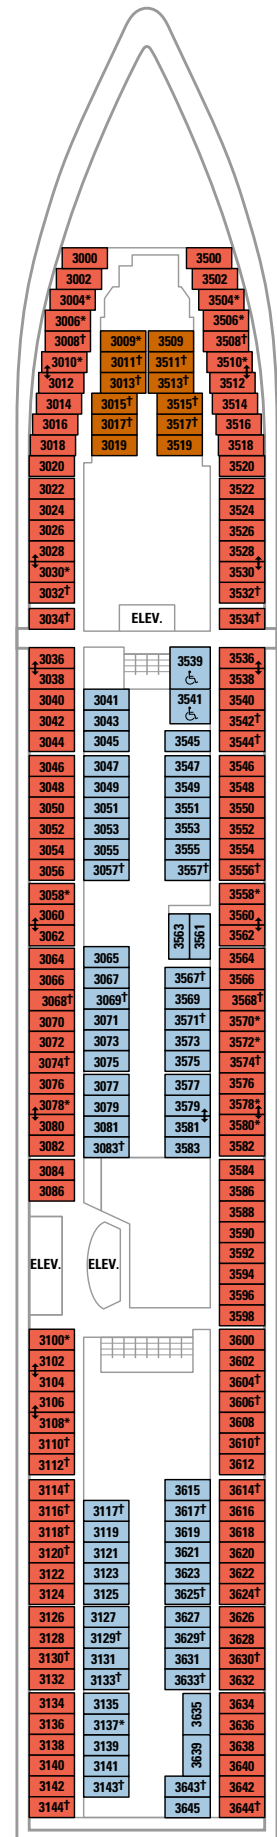

Deck Three on Radiance of the Seas®

OUTSIDE

H Large Ocean View Stateroom
Two twin beds (can convert into queen-size), sitting area with sofa, vanity area and a private bathroom. (170 sq. ft.)

INTERIOR

N Q Interior Stateroom
Two twin beds (can convert into queen-size), sitting area with sofa, vanity area, and a private bathroom. (165 sq. ft.)

SYMBOL LEGEND

- △ Stateroom with sofa bed.
- * Stateroom has third Pullman bed available.
- † Stateroom has third and fourth Pullman beds available.
- ‡ Connecting staterooms.
- ♿ Indicates accessible staterooms.
- ◆ Stateroom with sofa bed and third Pullman bed available.
- ‡ Stateroom has four additional Pullman beds available.
- >> Stateroom opens only on the starboard side.

* Deck Plans on this site are frequently updated. Please note that Printable Deck Plans may not reflect the most recent changes.